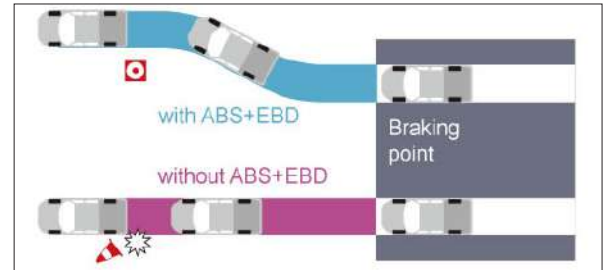

SPECIFICATIONS

DIMENSIONS AND WEIGHT

OVERALL	Length(mm)	5600
	Width(mm)	2255
	Height(mm)	2285
Wheelbase	(mm)	3110
Ground Clearance	(mm)	180/190
Kerb Weight Total	Kg	2140
Ground Weight Total	Kg	3400
Seating Capacity	Persons	16

CHASSIS AND TRANSMISSION

Transmission Type		5 Speed Manual
Suspension Type	Front	Double Wishbone
	Rear	Leaf Springs
Brakes	Front	Ventilated Discs
	Rear	Leading-Trailing Drum
Steering Gear Type		Rack & Pinion
Fuel Tank Capacity		70 Litres
Min.turning Radius		6.2 m

ENGINE

Manufacturer	Cummins
Model	IsF 2.8
Displacement	2780 cc
No. of Cylinders	4
Power	130 HP/3600
Torque	280 Nm/1400-2800

SAFETY FEATURES

ABS+EBD

Body color

For more information please contact
MAW Vridhi Commercial Vehicles Pvt. Ltd.
Authorised Distributor of FOTON MOTOR GROUP
Swoyambhu-15, Kathmandu
Tel: 4273231, 4273232, 4273233
www.mawnepal.com

*Addition of extra features may change figures in this chart.

**Vehicles pictures and specifications detailed in this catalogue may vary from models and equipment available in Nepal.

All rights reserved. All the information and figures included in this brochure are just for reference. FOTON MOTOR GROUP holds the right of final interpretation and modification of this brochure.